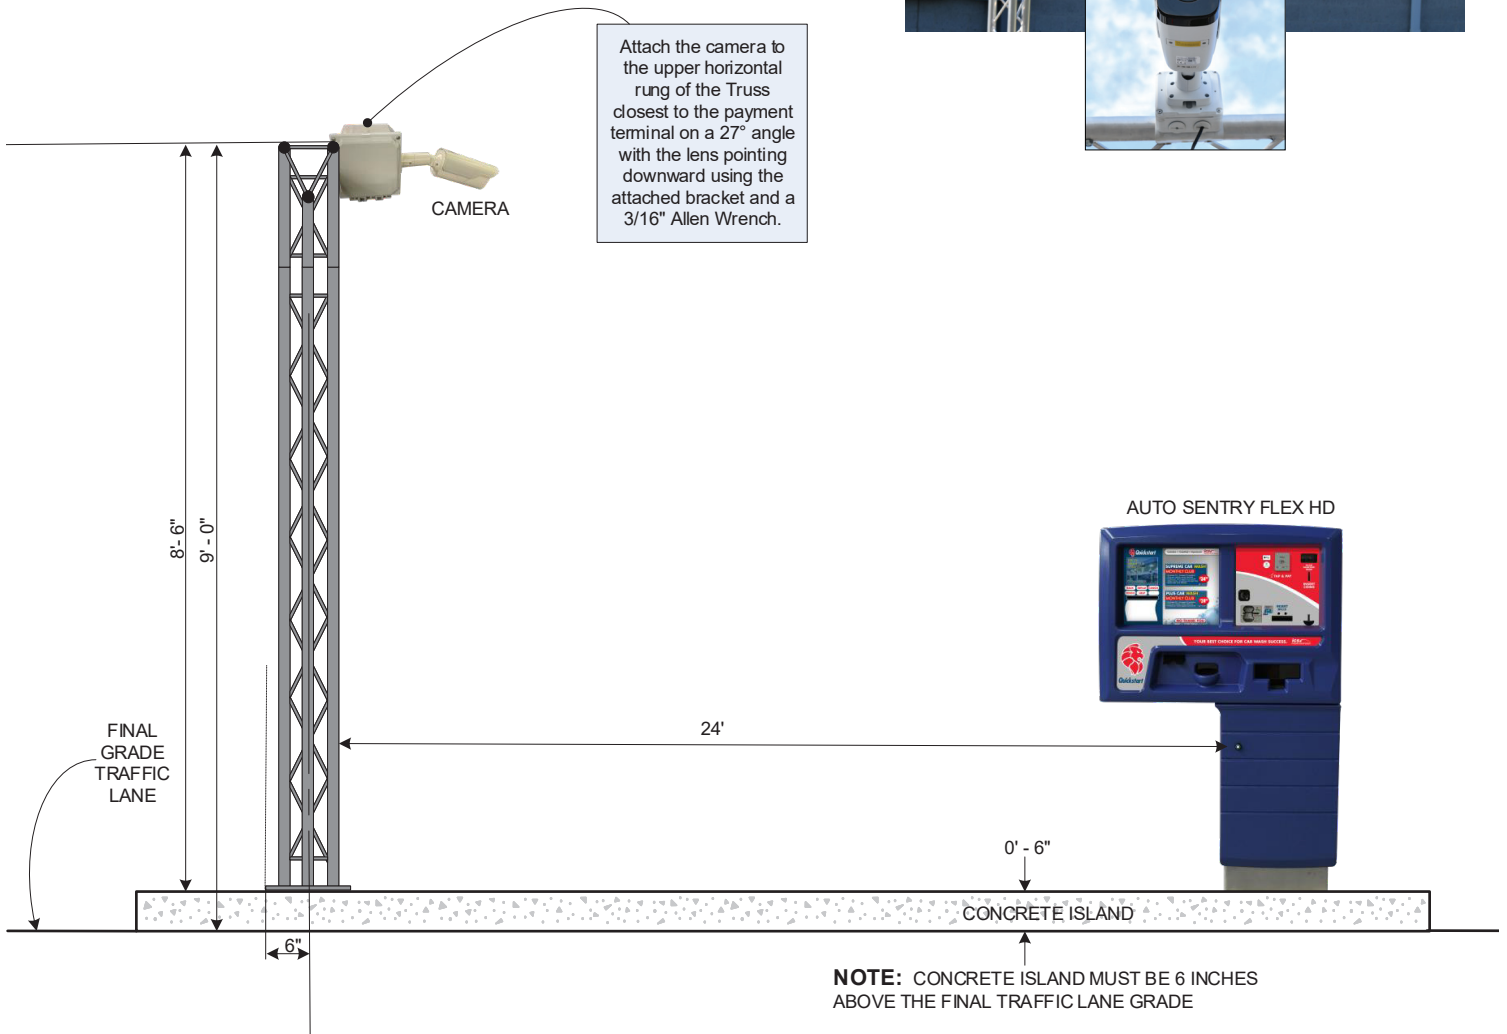

LPR – License Plate Recognition Technology

Stream line your operations with contactless enrollment for club members.

- Industry-leading plate reads with an accuracy of 97+%
- Utilizes leading-edge LPR technology to automate club membership sign up and processing
- Delivers optimal customer experience and requires no attendant involvement
- Club members' use to maximize revenue
- Every visit understands customers frequency and buying habits
- Eliminates the cost and complexity of managing RFID tags

LPR Camera on Truss Side View

This drawing is not to scale

Corporate Office: 81 Highland Avenue, Suite 300, Bethlehem, PA 18017
Sales: 800.642.9396 | Email: sales@icscarwashsystems.com | icscarwashsystems.com